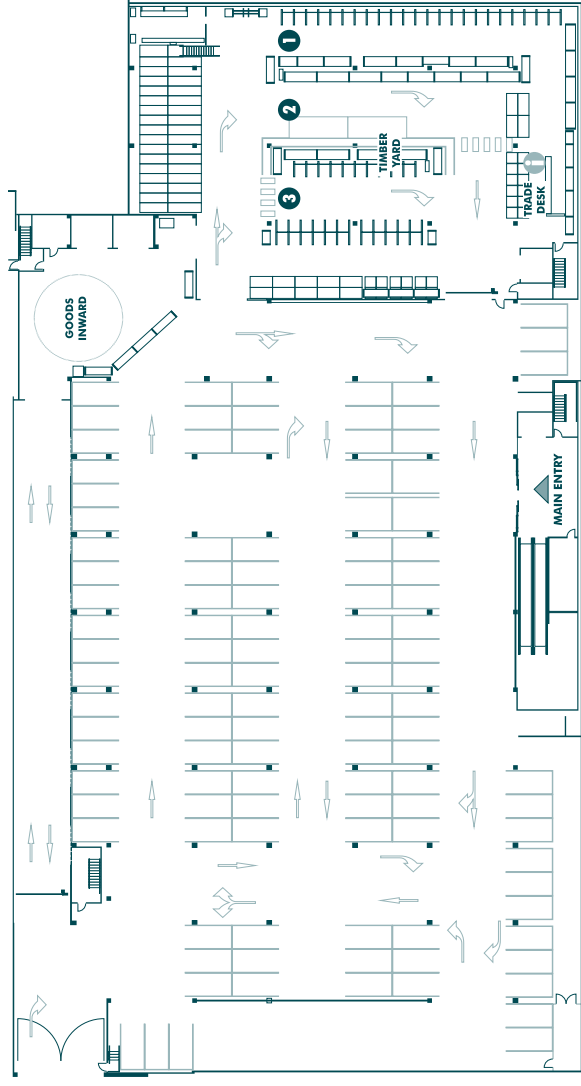

HIRE SHOP

HARDWARE CAFE

EXPERT ADVICE

D.I.Y. ADVICE

STORE MAP

**BUNNINGS
warehouse**

GREY LYNN

GROUND FLOOR

SECOND FLOOR

PRODUCT

AISLE

PRODUCT

PRODUCT

PRODUCT

PRODUCT

PRODUCT