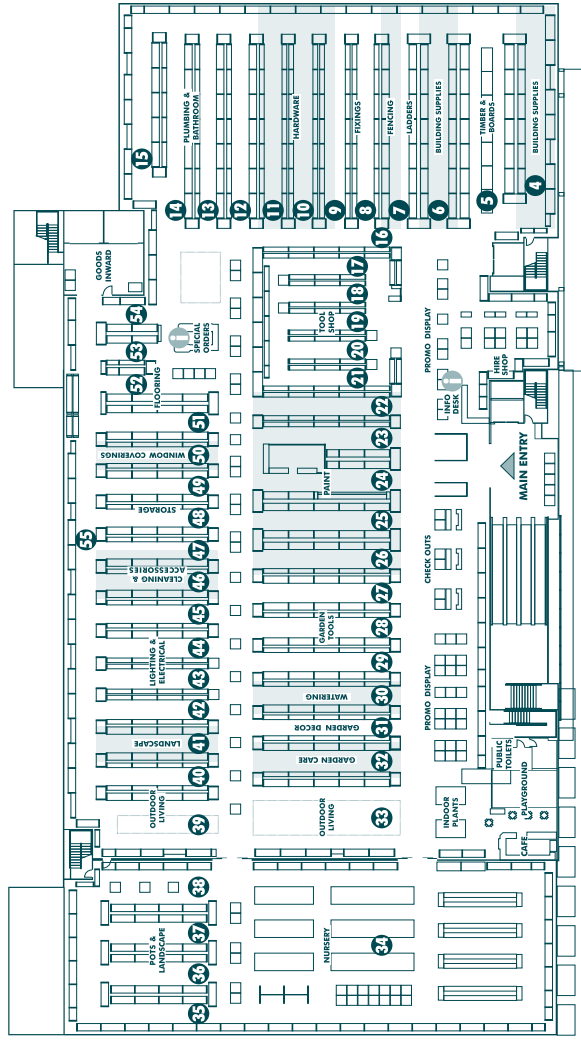

HIRE SHOP

HARDWARE CAFE

EXPERT ADVICE

D.I.Y. ADVICE

STORE MAP

**BUNNINGS
warehouse**

GREY LYNN

GROUND FLOOR

SECOND FLOOR

PRODUCT

AISLE

PRODUCT

PRODUCT

PRODUCT

PRODUCT

PRODUCT